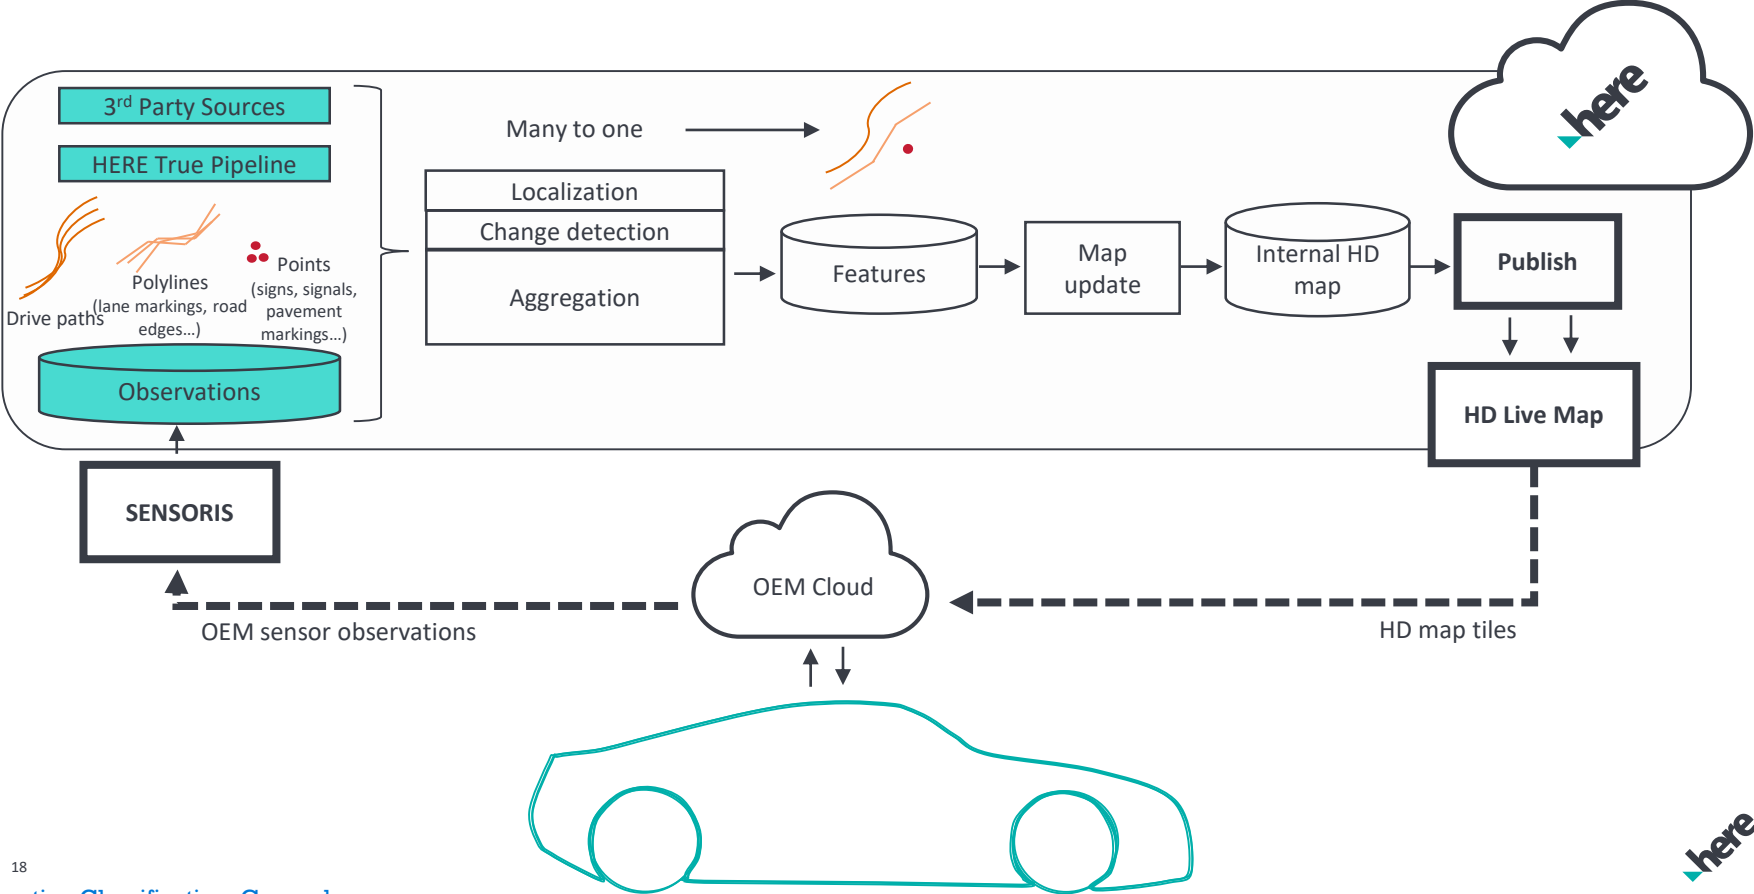

# Maintaining the map with the crowd

~1 million vehicles providing rich vehicle sensor data

4.5 billion probe points get ingested per day

We are building a **self-healing** map

# HERE's self-healing map process