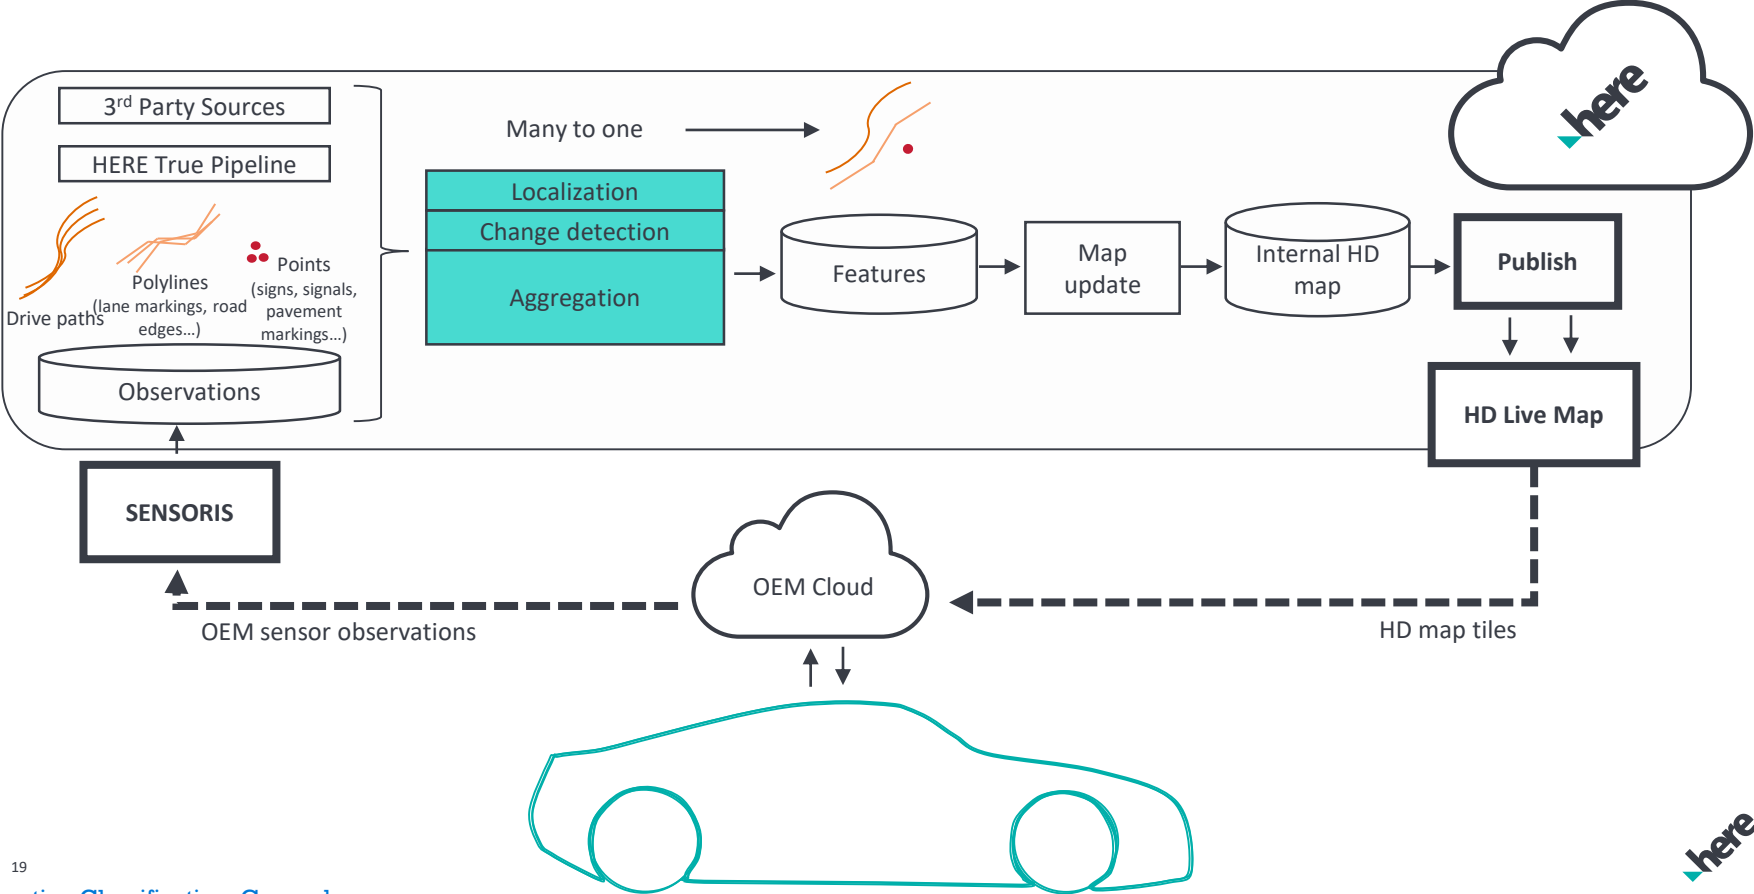

# Maintaining the map with the crowd

~1 million vehicles providing rich vehicle sensor data

4.5 billion probe points get ingested per day

We are building a **self-healing** map

# HERE's self-healing map process