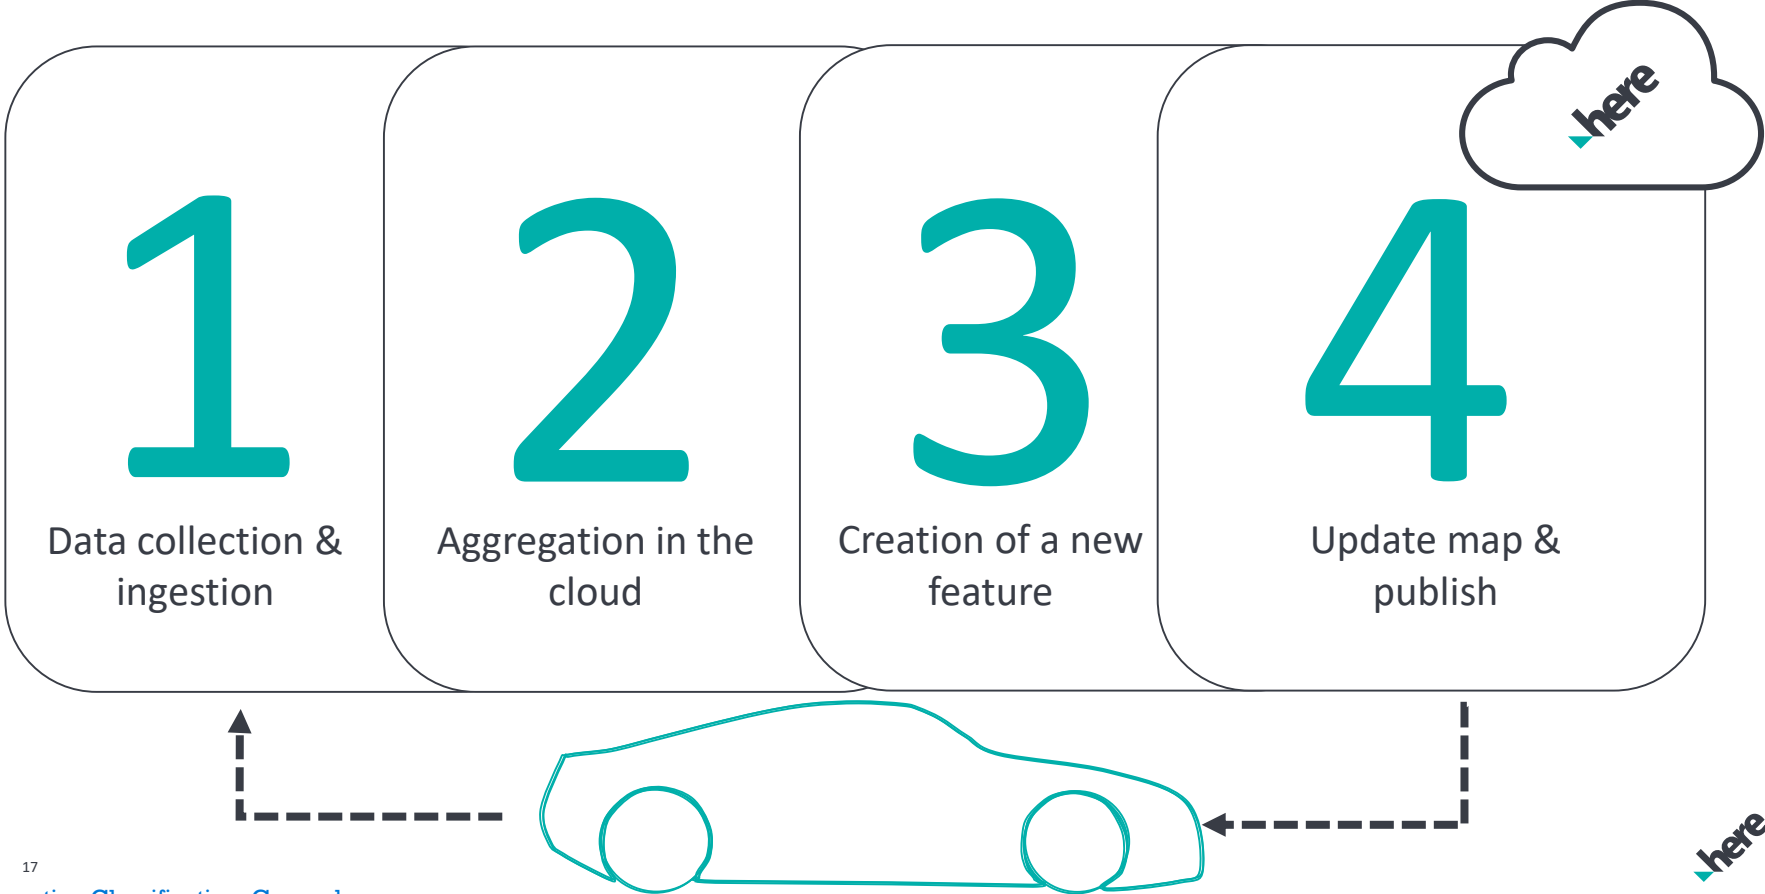

# Maintaining the map with the crowd

~1 million vehicles providing rich vehicle sensor data

4.5 billion probe points get ingested per day

We are building a **self-healing** map

# HERE's self-healing map process