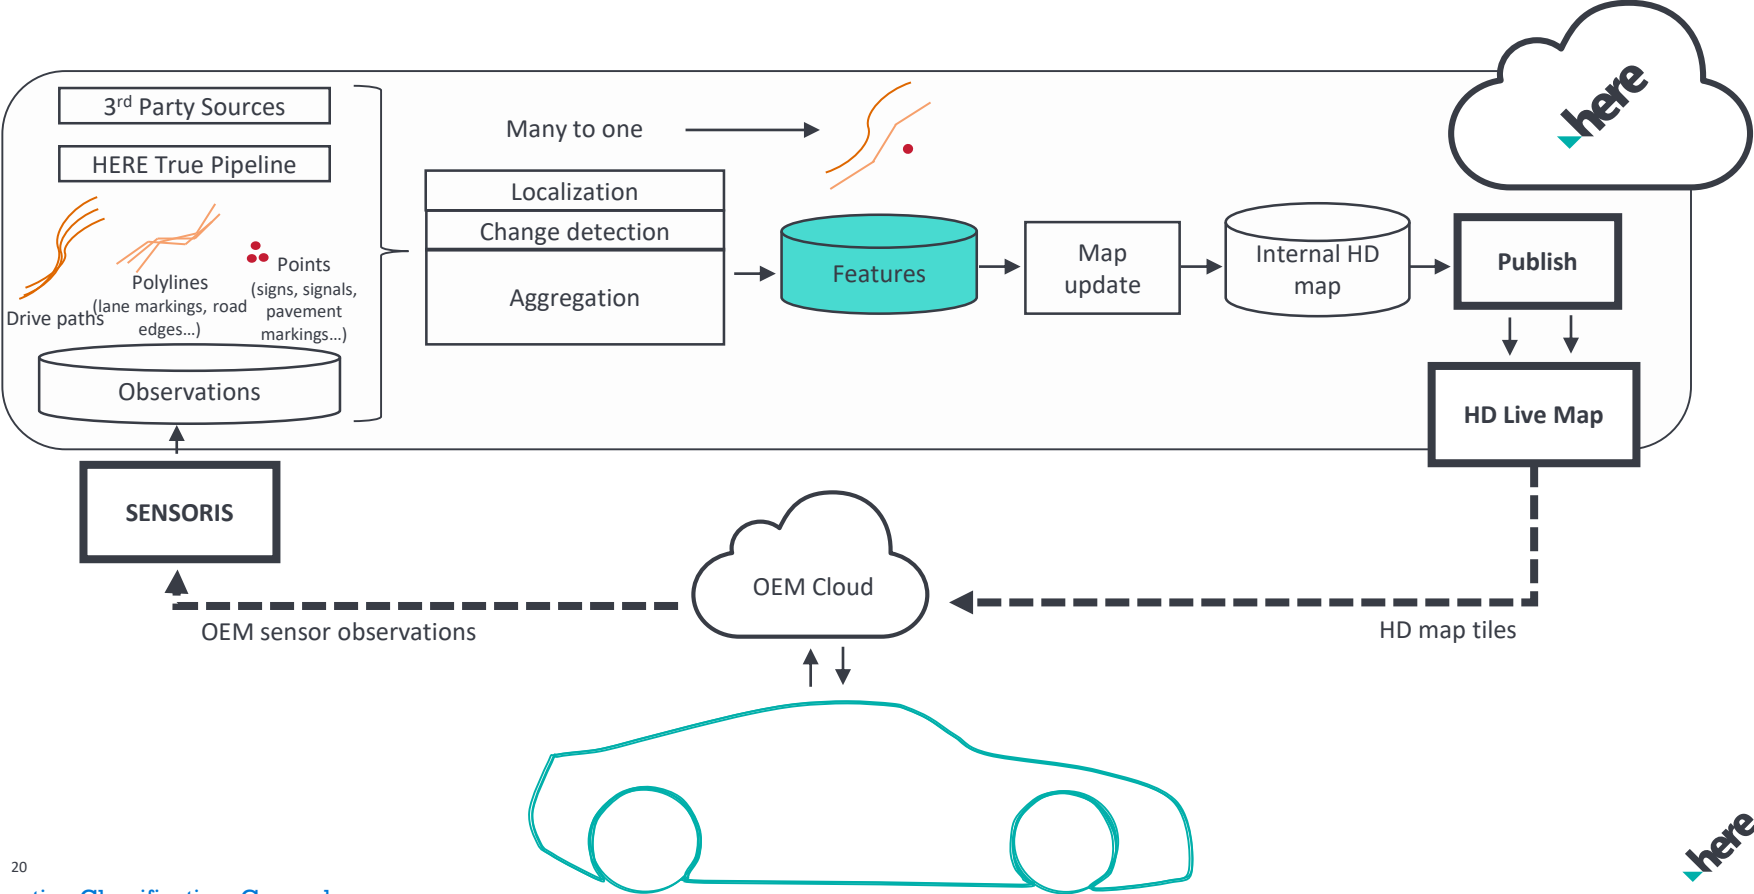

HERE's self-healing map process