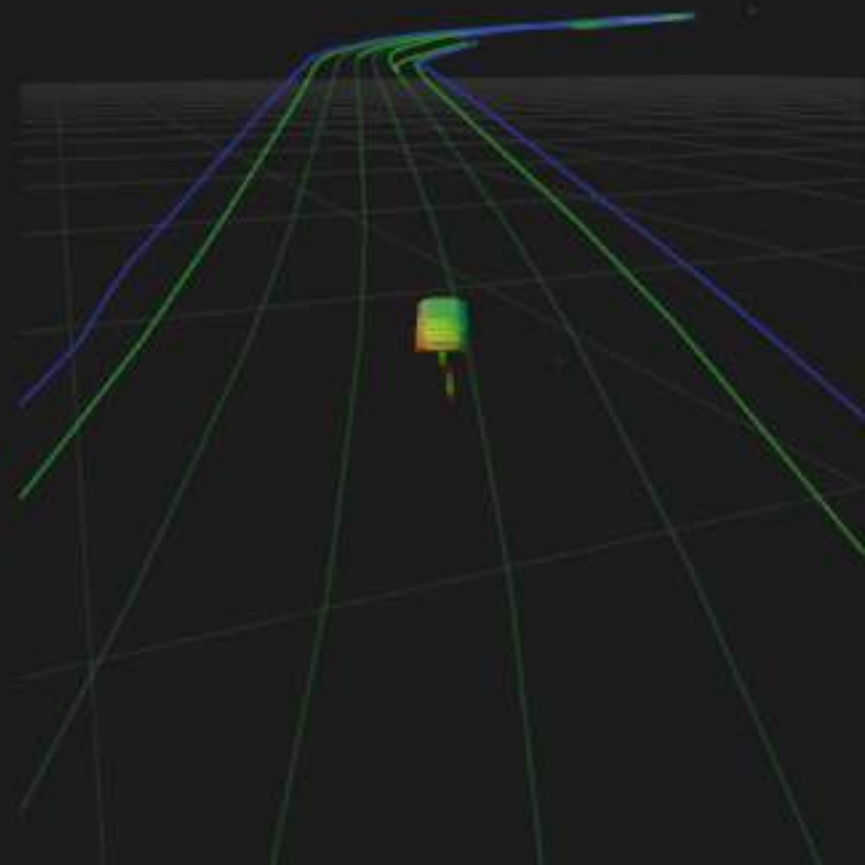

Oakland, Tunnel, Night

NVIDIA Drive Xavier