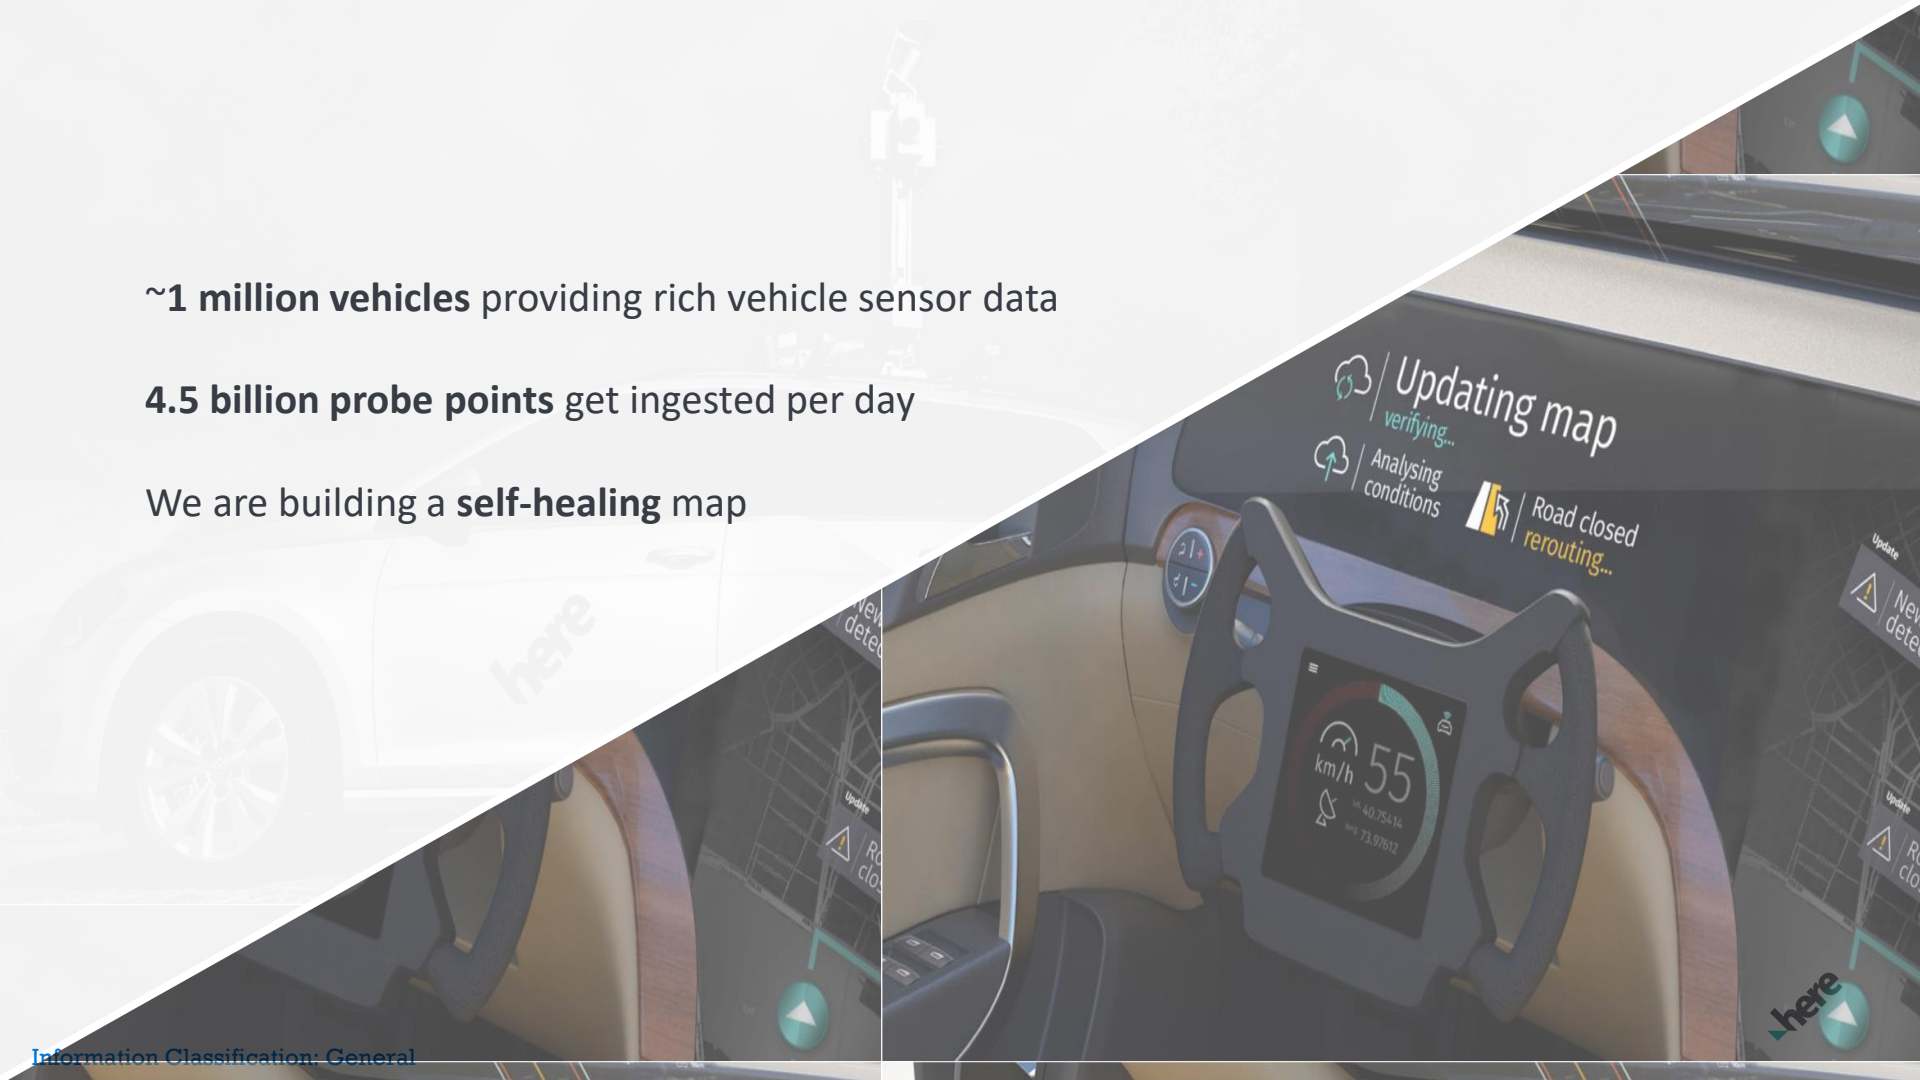

# Maintaining the map with the crowd

~1 million vehicles providing rich vehicle sensor data

4.5 billion probe points get ingested per day

We are building a **self-healing** map